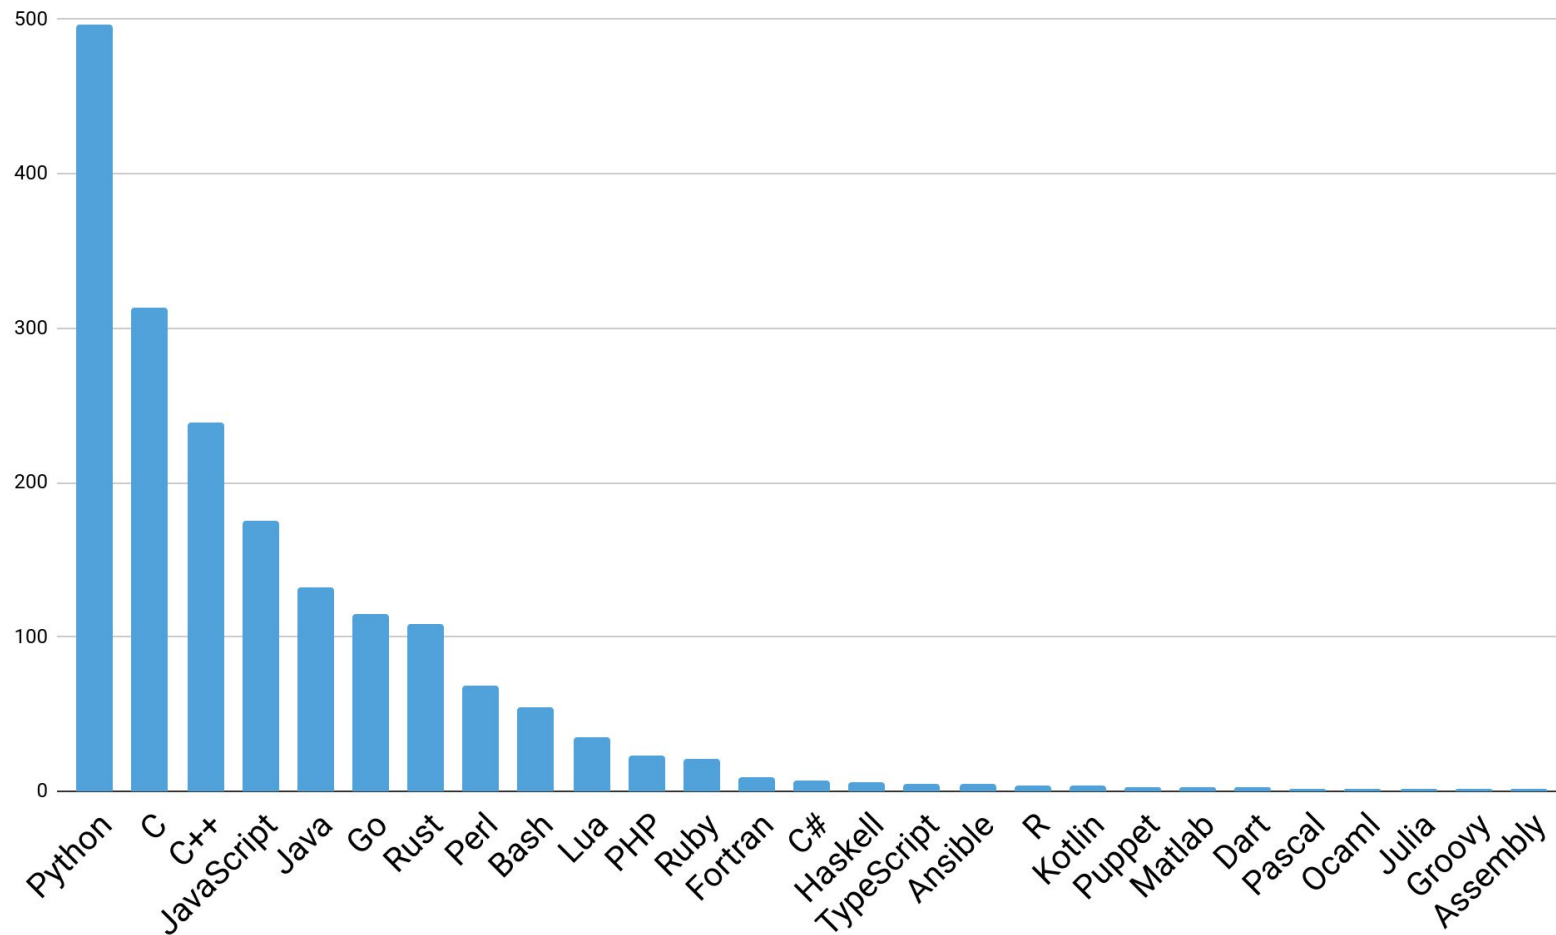

What programming languages do you use?

(entries with more than one mention)