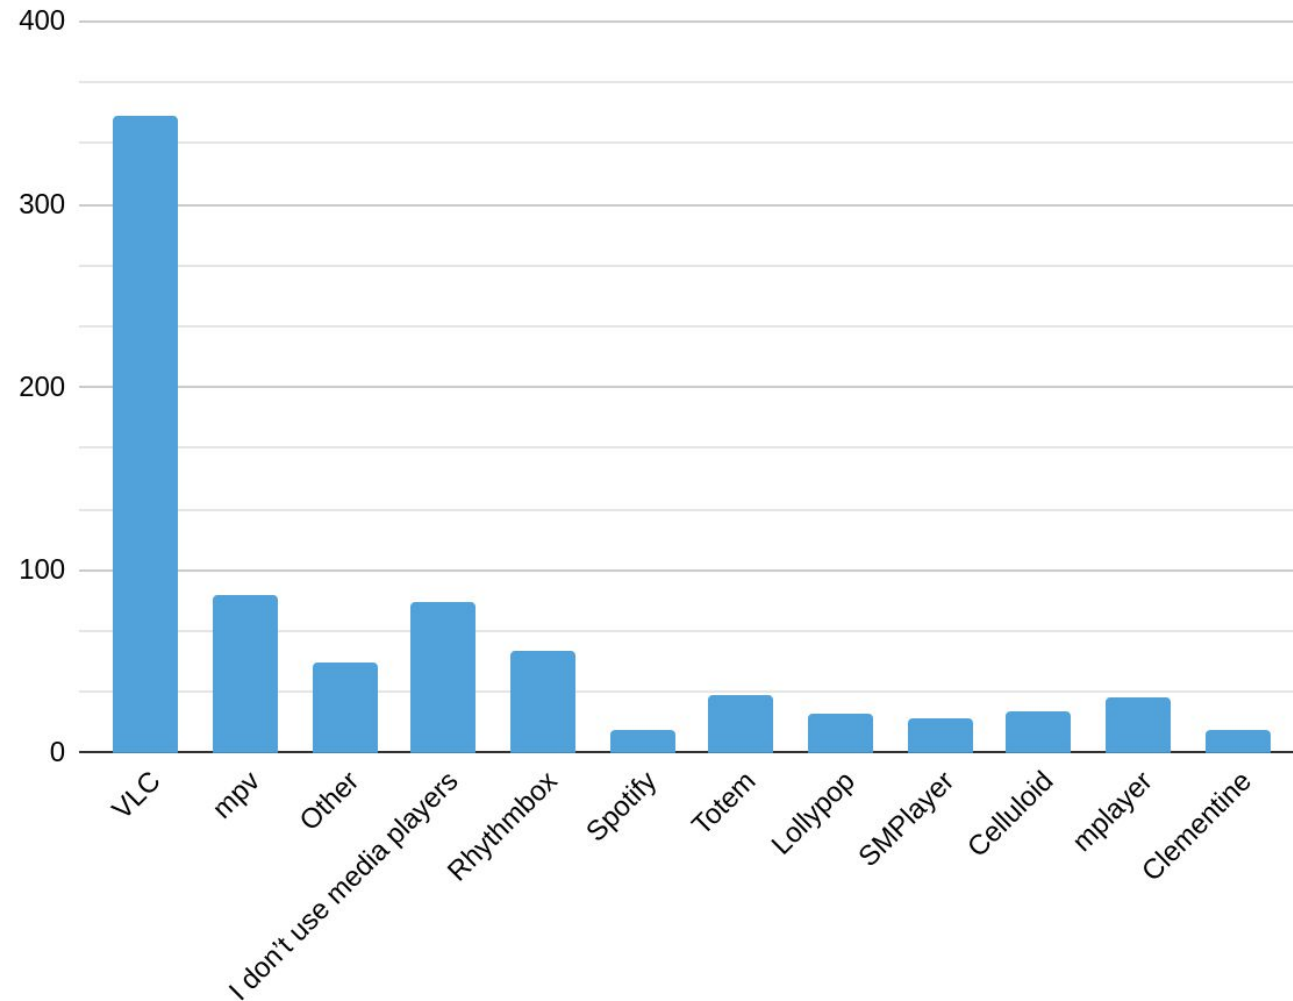

More numbers.

What's your preferred text editor?

(for small random edits)

Do you use Fedora Modules?

Which Desktop Environment you use?

What's your preferred media player?

What programming languages do you use?