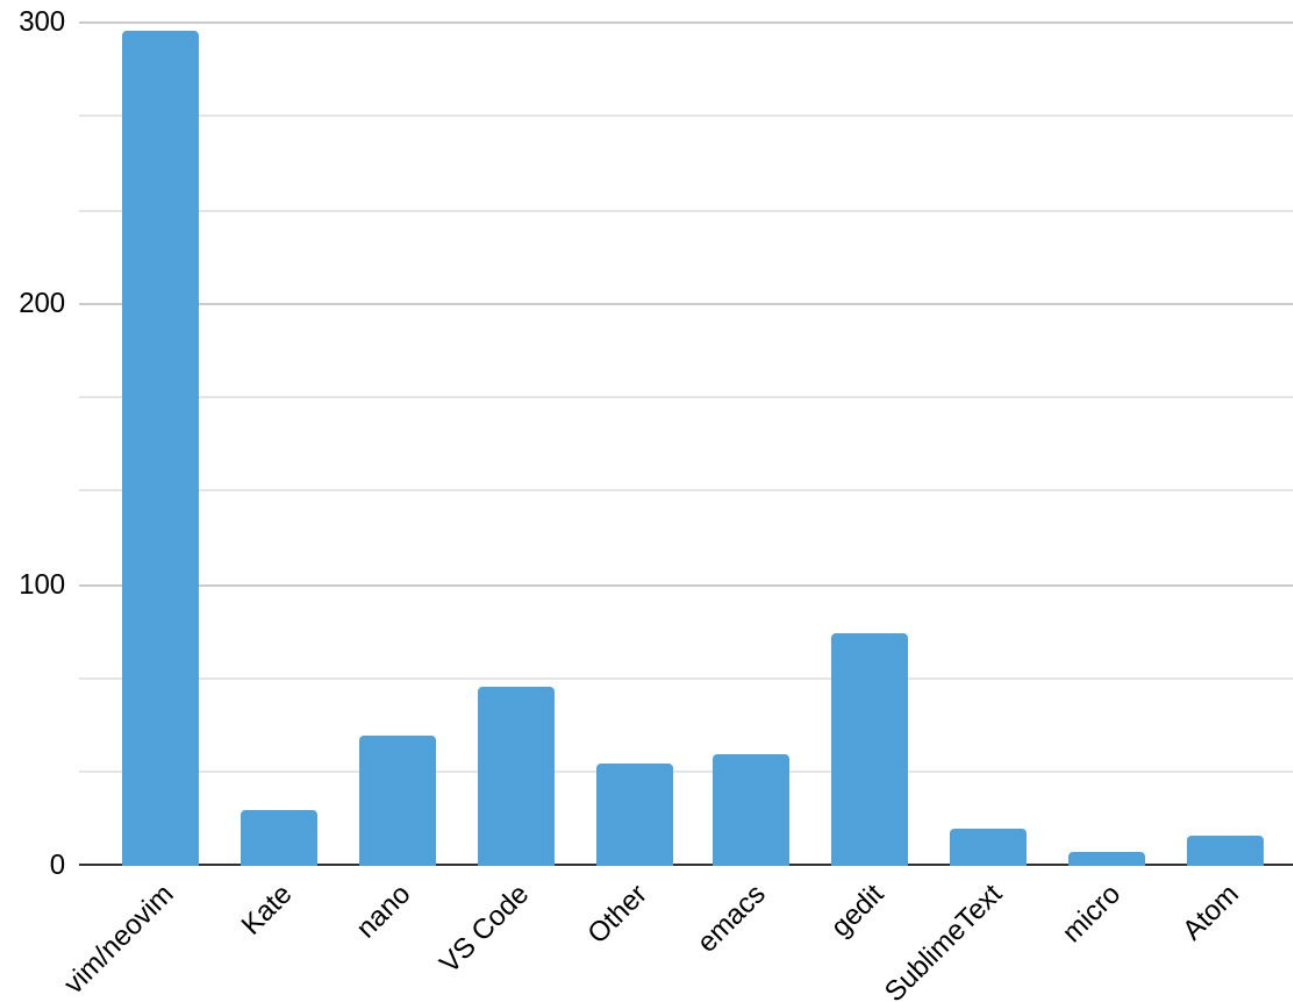

What's your preferred text editor?

(for small random edits)