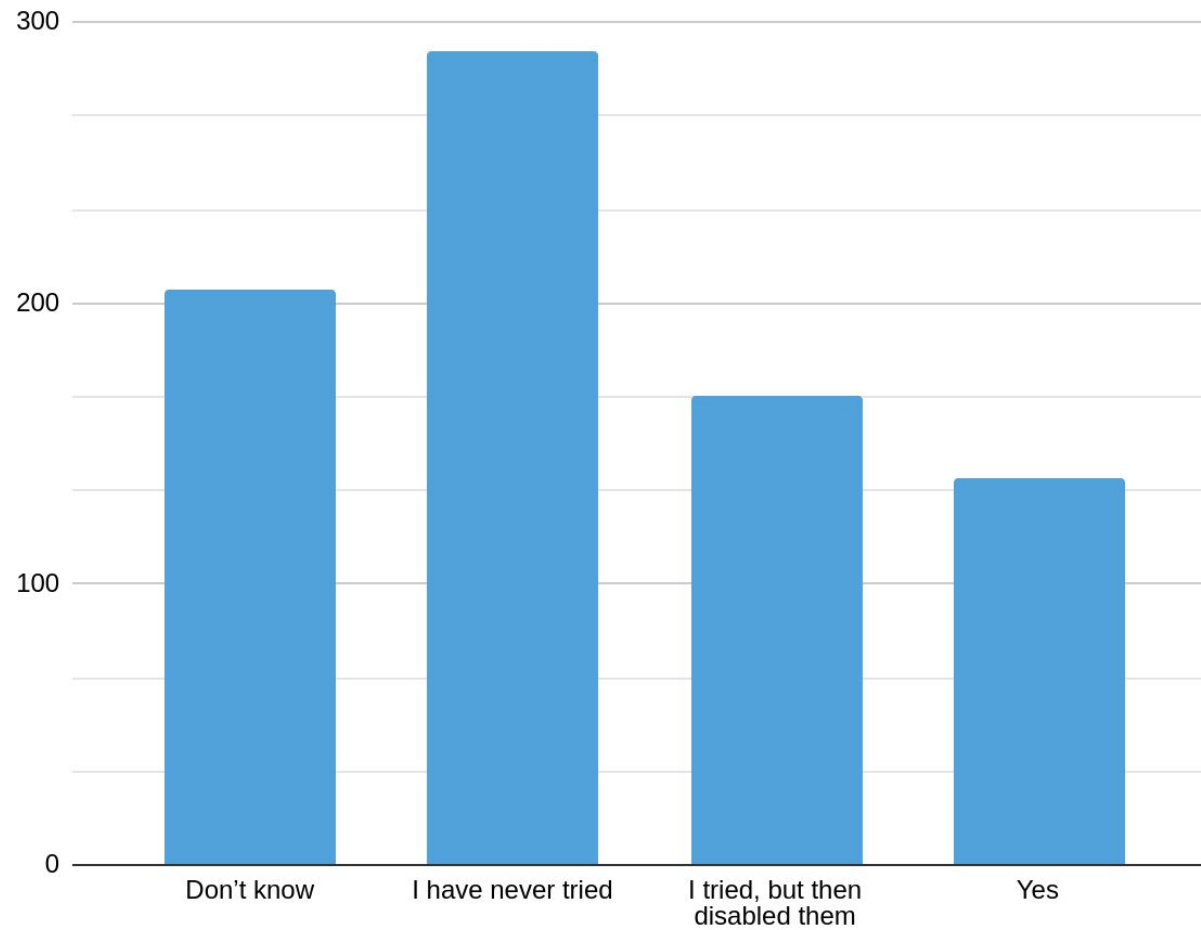

Do you use Fedora Modules?