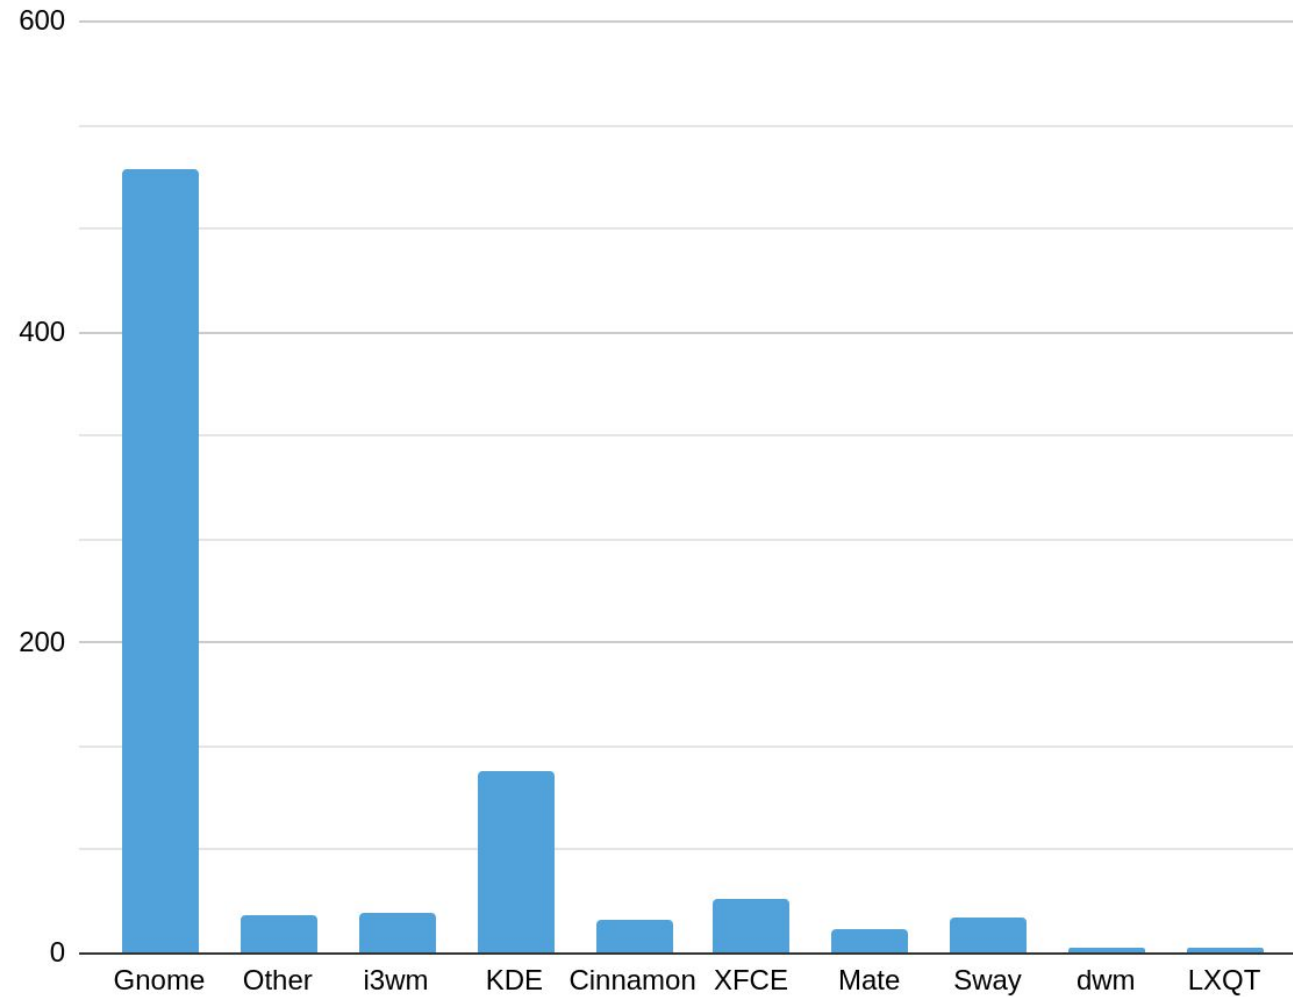

More numbers.

What's your preferred text editor?

(for small random edits)

Do you use Fedora Modules?

Which Desktop Environment you use?

What's your preferred media player?

What programming languages do you use?