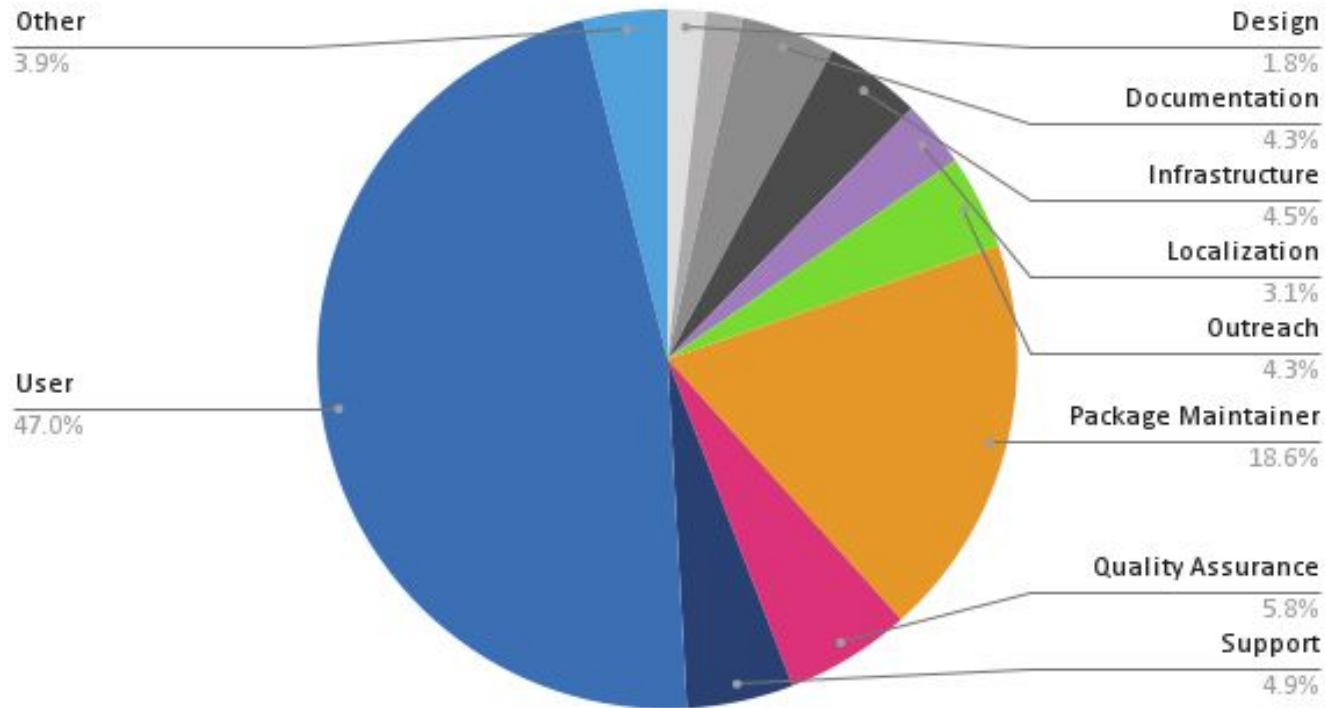

Who responded to the survey?

Role breakdown

What are your current role(s) in the Fedora Project?